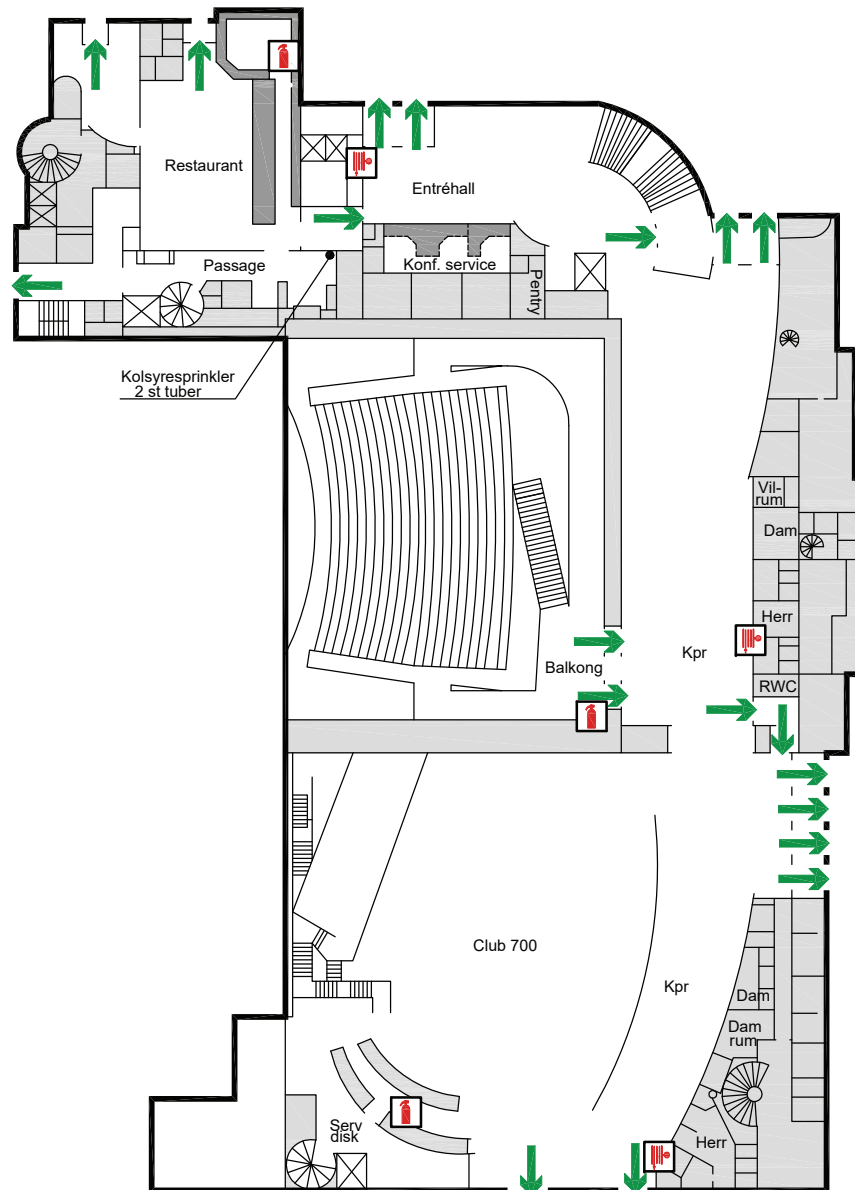

Alarm

dial 0 - 1 1 2

Warn

others in danger.

Extinguish

the fire if possible

Evacuate

through the nearest emergency exit and go to the assembly point which is: **Olof Palmes square**

Do not use any elevator!

Situationsplan / General plan

Teckenförklaring / Key to symbols

Utrymningsväg		Emergency exit
Handbrandsläckare		Fire extinguisher
Brandpost		Fire hose
Trappa för utrymning		Evacuation staircase
Återsamlingsplats		Assembly point